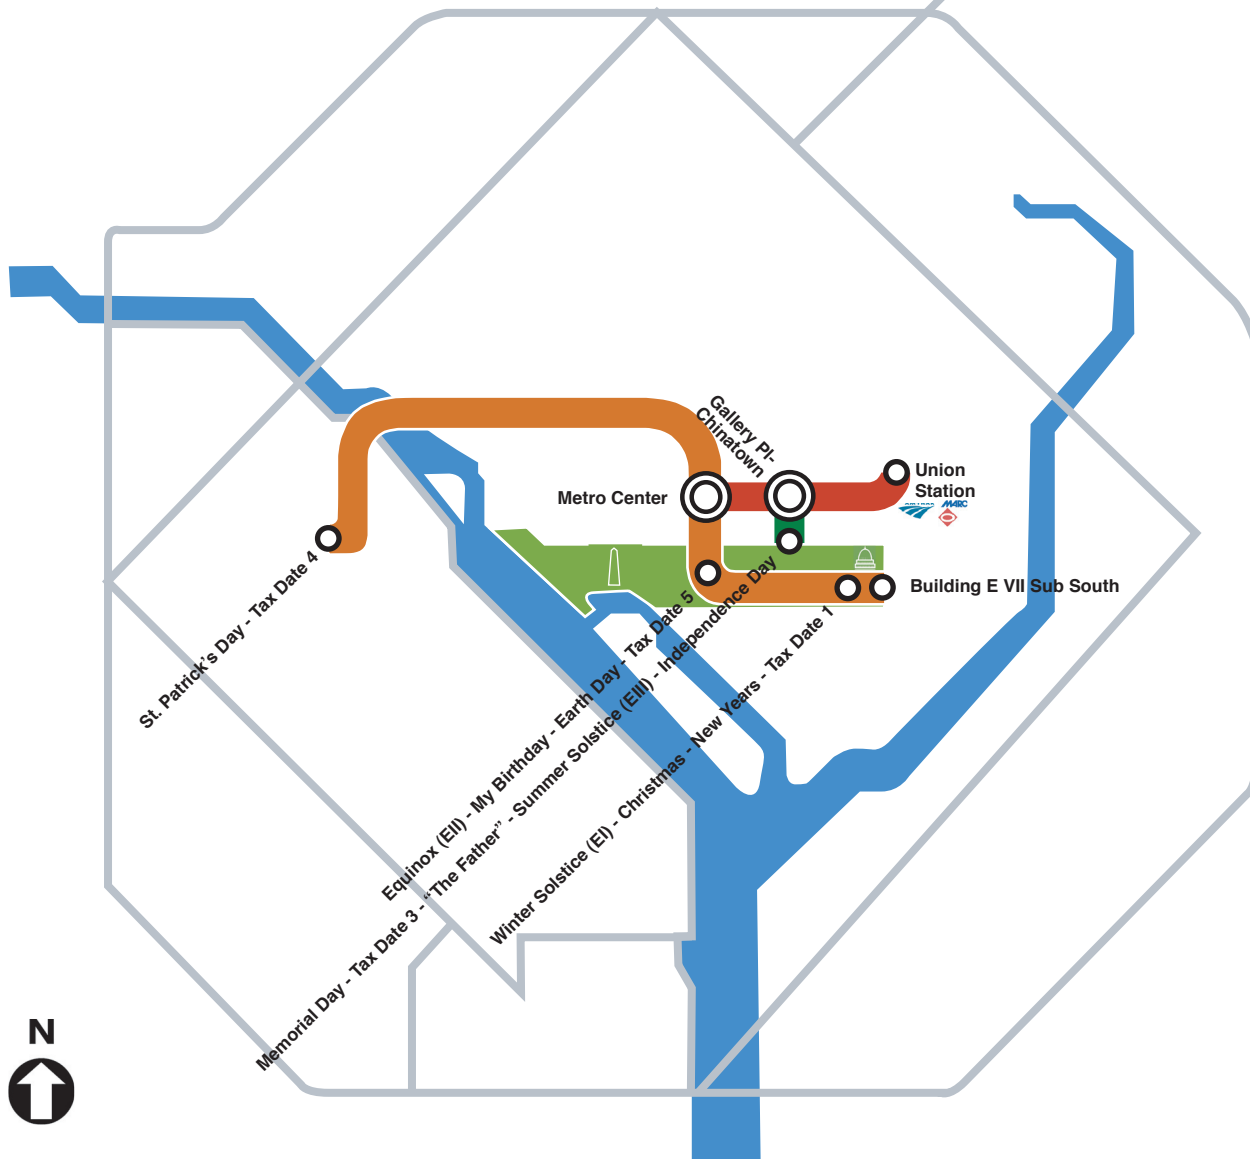

# System Map

## Legend

- Red Line Union Station to Metro Center
- Orange Line E VII Sub South to St. Patrick's ...
- Green Line Gallery Pl - Chinatown to Memorial Day ...

No Smoking

No Eating or Drinking

No Animals (except service animals)